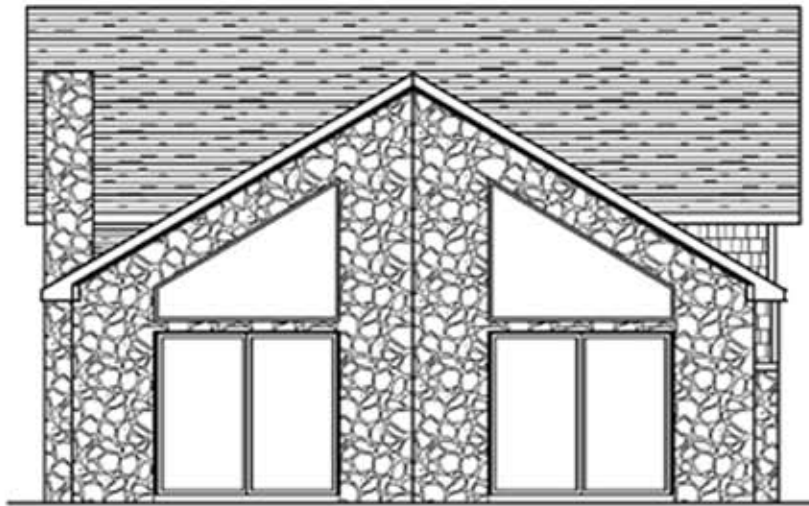

NORTHLAKE

Cottage Homes

1100 Velp Avenue - Green Bay, WI - (920)499-1757
Fax - (920)4994345 www.perrethomesinc.com

THE NORTHLAKE
Front

THE NORTHLAKE
Side

1,579 Sq Ft
3 Bedroom
1.5 Bath