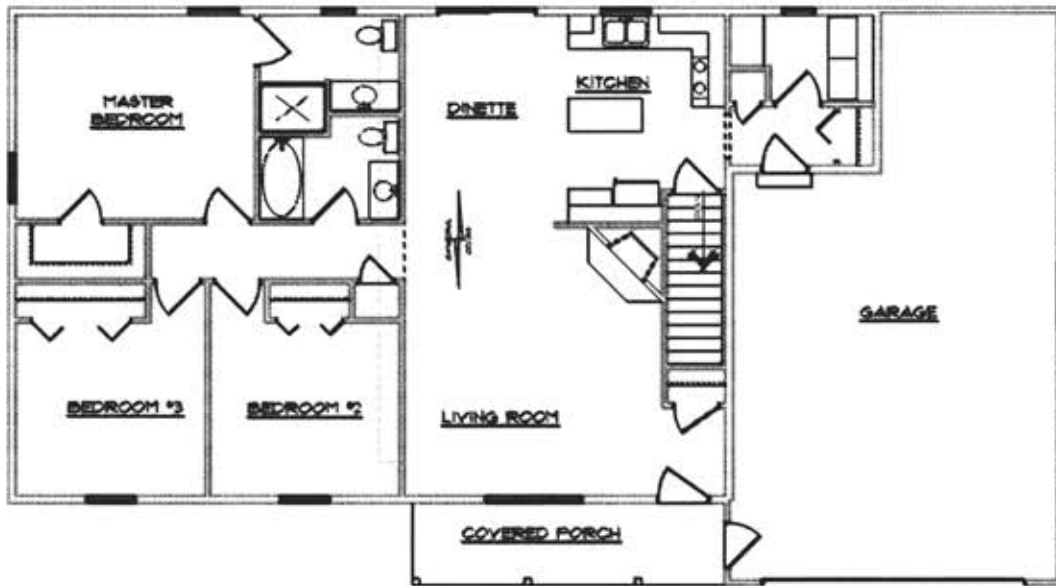

BEECHWOOD

Heartland Series

1100 Velp Avenue - Green Bay, WI - (920)499-1757
Fax - (920)4994345 www.perrethomesinc.com

THE BEECHWOOD

1,415 Sq Ft
3 Bedroom
1.5 Bath